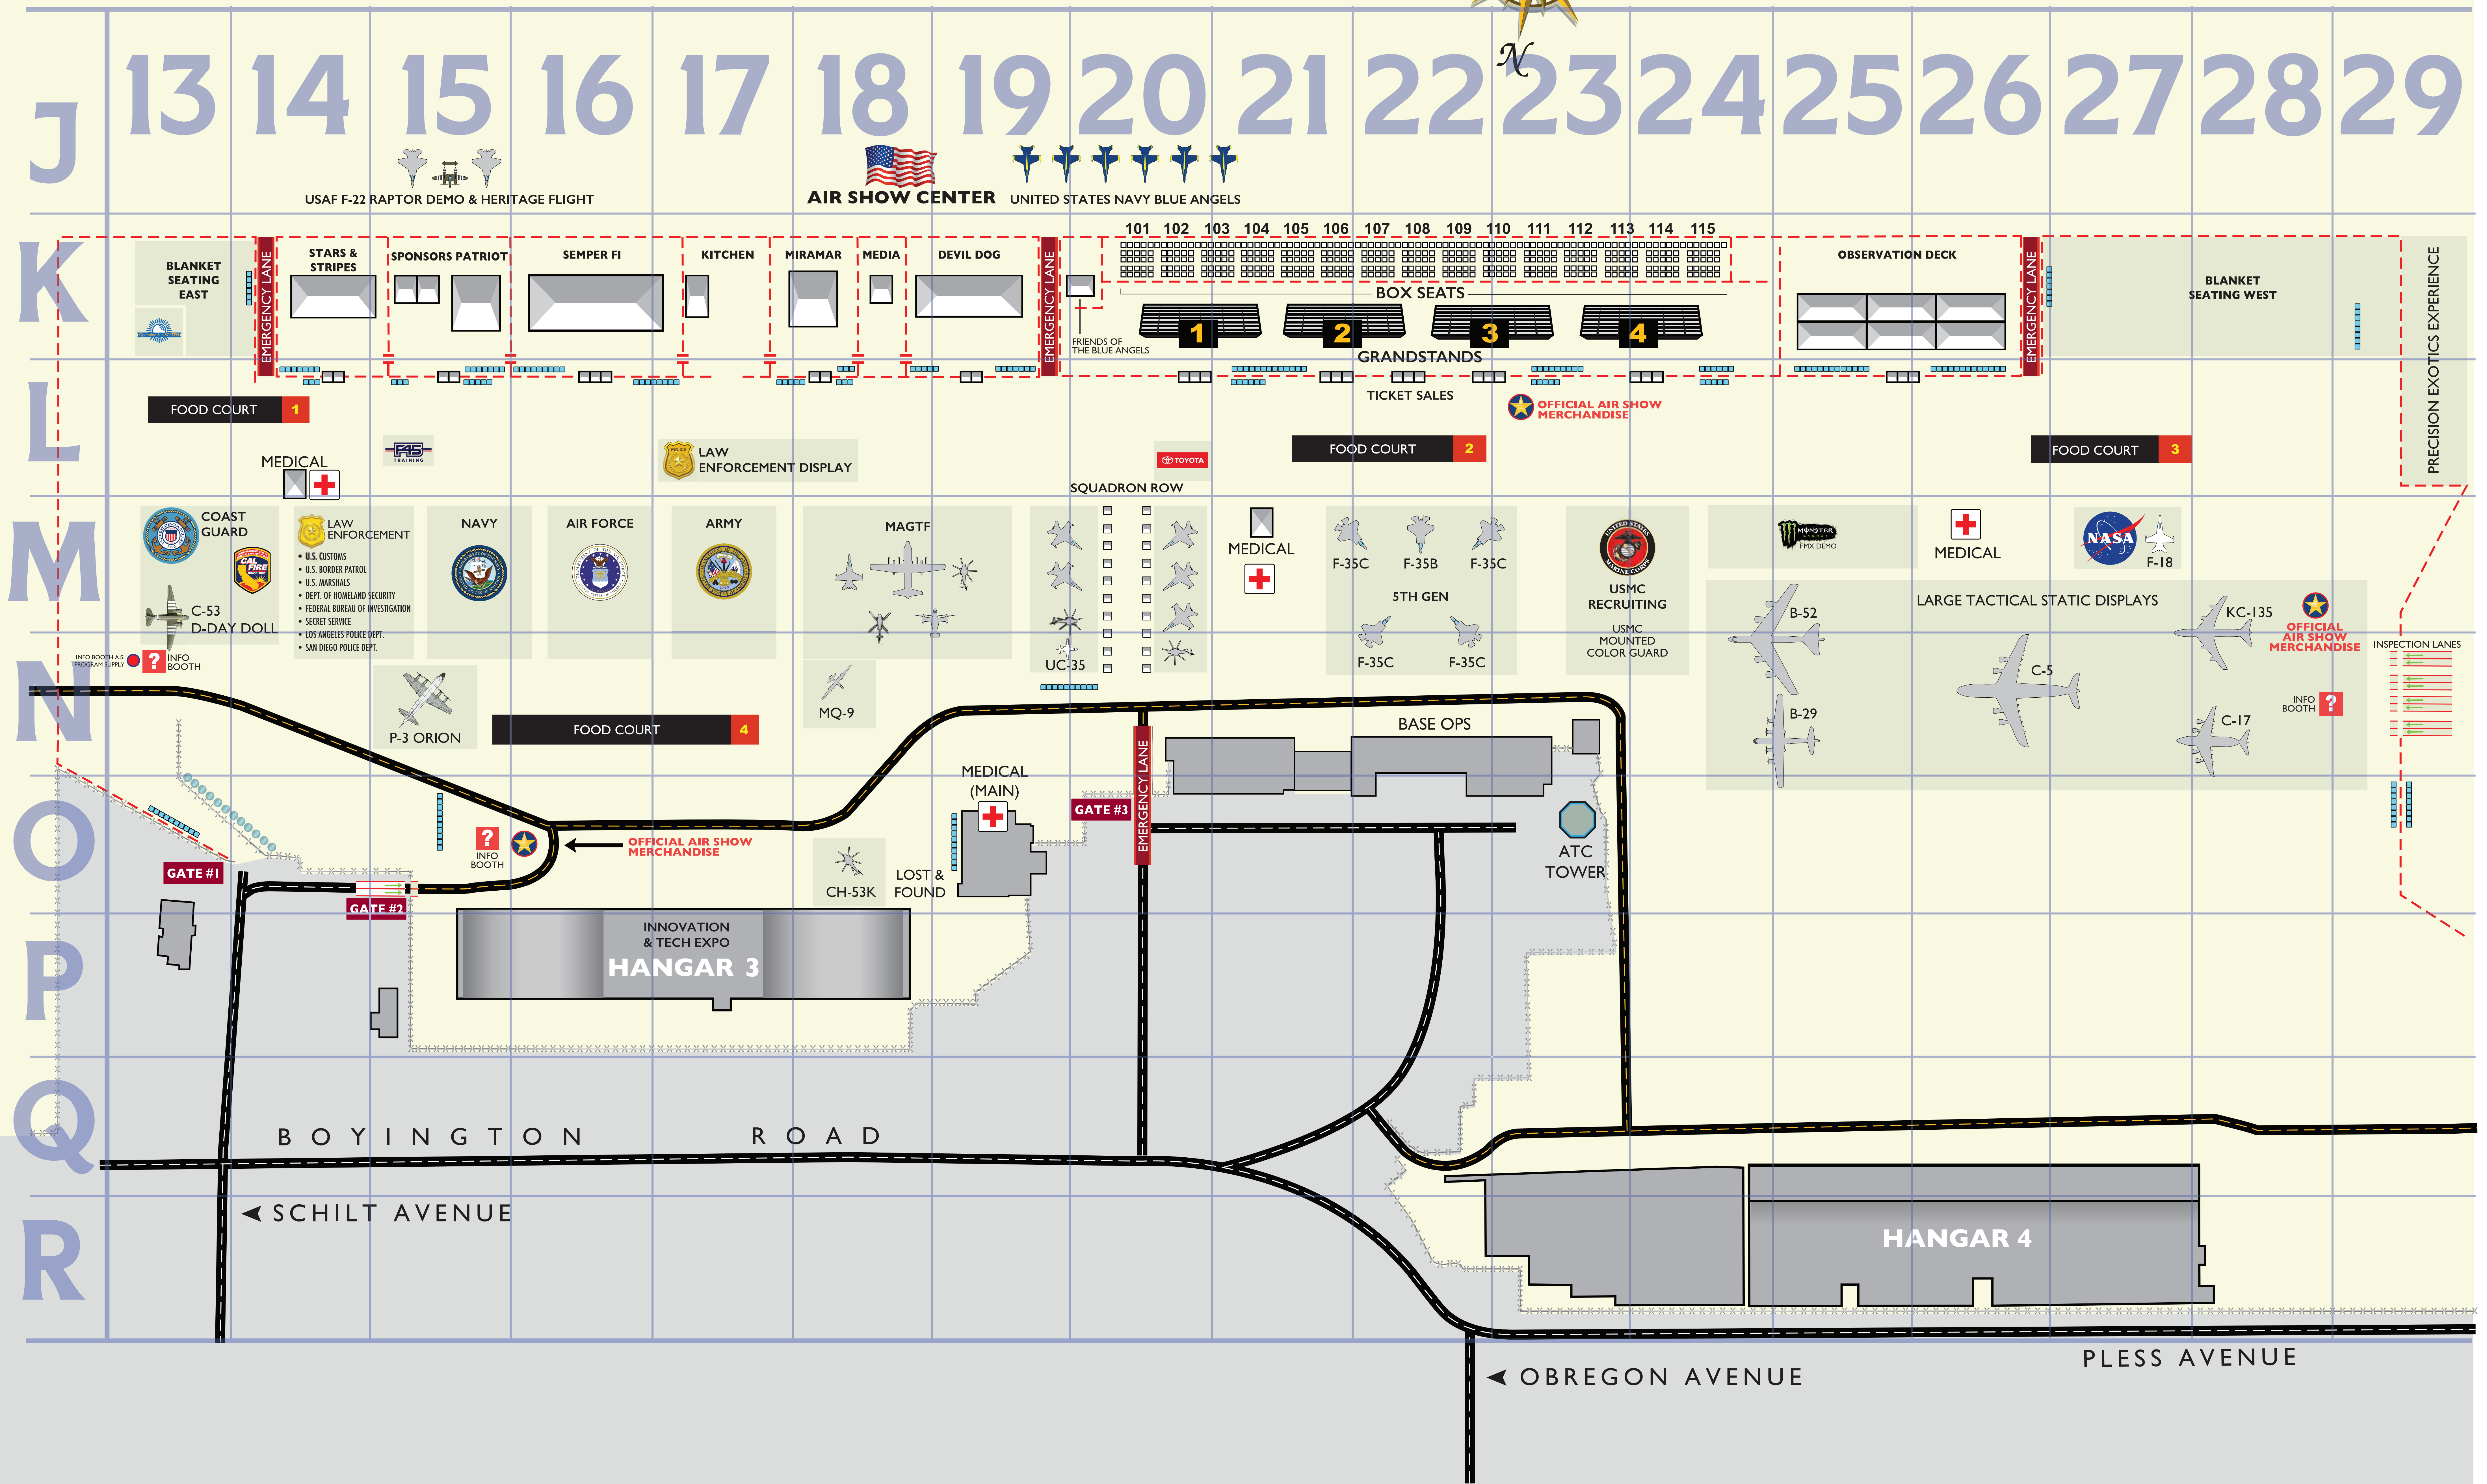

DIRECTORY

AIR SHOW SITE MAP

2024 AIR SHOW DIRECTORY LEGEND

SPECIAL ACTIVITIES

- San Diego Local Sports Teams – O16, O17
- F45 Workout Zone – L16
- Monster: FMX Demos – M24, M25
- Precision Exotics: Exotic Car Experience – L29
- Wild Bill's: Air Show Souvenir Mugs and Soda – L23, L26
- Operation Sunscreen: Free Sunscreen and Skin Cancer Screenings – L13
- Air Show Apparel – L23, M29, O16

FLIGHT LINE EXHIBITORS

- Allegiance Clothing – L24
- Association of Military Dermatologists – L13
- Blackbird Flight Ware: Clothing Apparel – L14, L18
- C4 Energy – L19
- California Aeronautical University – L16
- California Tom Cruise – L17
- Collins Aerospace – L15
- Department of Veteran Affairs, Office of Suicide Prevention – L25
- F45 – L16
- Hyatt Vacation Club – N13, L14, L21, L25, O15
- GKN Aerospace – L18
- Marine Corps Recruiting Depot – L18
- Marine for Life – L25
- Monster – L16
- Miramar Memorial Golf Course – L23
- Navy Federal Credit Union – L21
- NBC7 – L14
- Renewal by Andersen – L21
- San Diego Legion – L16
- San Diego Seals – L17
- San Diego Football Club – L16
- Sa Diego Wave – L16
- San Diego Strike Force – L16
- Santee Lakes & Padre Dam Municipal Water District – L19
- Shugarman's Bath – L15
- Skylox, LLC – L15
- SoCal Truck Accessories – L23
- Southwest Airlines – L16
- T-Mobile – L19
- Toyota – L20
- USS Midway – L23
- Valvoline – L23
- Veteran Real Estate Group – L18
- Wyndham Destinations – L24
- Yakult: Probiotic Drink, Sampling – L24

- Indian Energy – P18
- Schneider Electric – P17
- TEVCON – P16
- Zero FOD – P16
- MOOG – P16
- Kratos – P15
- Cubic – P16

FOOD AND BEVERAGE LOCATIONS

- FOOD COURT 1:**
 - California Pizza Kitchen
 - Cruising Cones
 - Funnel Cake
 - Pacific Island Crave
- FOOD COURT 2:**
 - Big Foot Loaded Corn Dogs
 - Grilled Cheese
 - Dunkin'
 - Feraco's Cannolis
- FOOD COURT 3:**
 - Kettle Corn
 - Funnel Cake
 - Pit Snipes BBQ
- FOOD COURT 4:**
 - California Pizza Kitchen
 - Cruising Cones
 - Kettle Corn
 - Moody's
 - The Rush Coffee